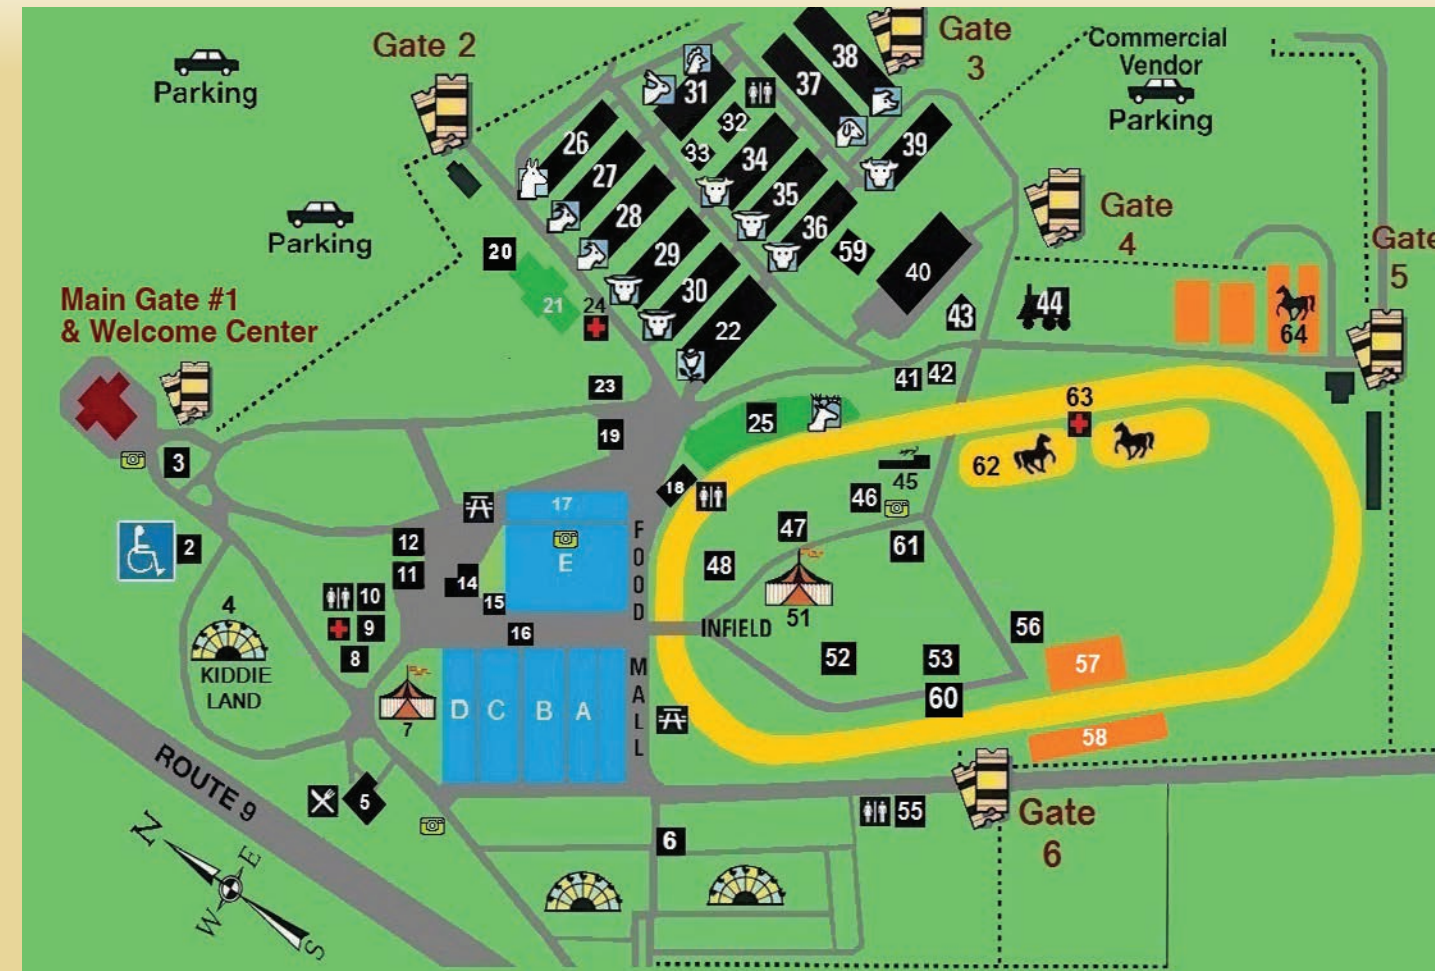

### OTHER LOCATIONS

- ATM \$ tations
- Information Booth
- Firs Aid Station
- Lost & Found
- Safe Kids Place & Nursing Nook (Map #8)
- Souvenir Booth (Map #15)

First Bite Fishing Tank (Map #25)

Shopping, Fair Food & So Much More!

## Sat. August 26th

10:00 AM	Little Britches Showmanship	Show Ring 34
	Dairy Youth Showmanship	Barn 38
10:00 AM	4-H Llama & Alpaca Show	Barn 38
11:00 AM	Parade of Sheep Breeds	Barn 38
1:00 PM	Dairy Costume Class	Show Ring 34
1:00 PM	Steer Costume Class	Show Ring 34
4:00 PM	Youth Livestock Sale	Show Ring 34

- 01 Welcome Center - Main Gate
- 02 Wheelchair & Motorized Scooter Rentals
- 03 Welcome Center Stage - Hilby the Skinny German Juggler
- 04 Kiddie Land & Children's Fun Zone
- 05 Foster's at the Fair
- 06 Powers Carnival & Guest Relations/ Ride Redemption
- 07 Specialty Beverage Tent
- 08 Safe Kids Place & Nursing Nook
- 09 First Aid (+)
- 10 Restrooms /Central Hudson Phone Charging Station
- 11 State Police / Lost & Found
- 12 State Police Dive Tank
- 14 Administration Bldg
- 15 Souvenir Booth
- 16 Information Booth (TD)
- 17 Rest Area & Oktoberfest Beer & Wine Garden

- 18 Restrooms
- 19 Fairgrounds Cafe & Horticulture Crossroad
- 20 A Fair Shake – Best Milkshakes Ever!
- 21 4-H Exhibit Hall & Think Differently! Area (TD)
- 22 Horticulture Bldg (TD)
- 23 Memorial Garden
- 24 First Aid (+)
- 25 Wildlife Exhibit + First Bite Fishing Tank +
- 26 Llama & Rabbit Barn
- 27 Goat Barn
- 28 Goat Barn and Show Tent
- 29 Dairy Cattle Barn
- 30 Dairy Cattle Barn
- 31 Poultry Bldg
- 32 Livestock Show Office & Restrooms
- 33 Milk House
- 34 Livestock Show Ring (TD)